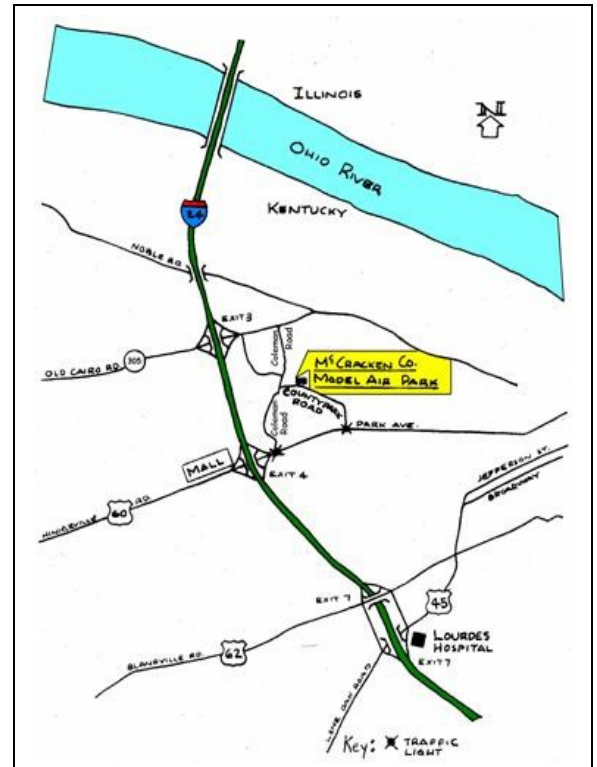

Located just off of I-24 at either Exit 3 or Exit 4 just south of the Ohio River between Metropolis, Illinois and Paducah, Kentucky, with a well manicured 300 foot grass strip running East and West, with concrete padded pavilion, and The Paducah Oaks Mall, numerous restaurants and motels within 1 mile or less of site.

**Country Inn Suites**

270-444-2201

**Thrifty Inn**

270-444-0157

**Pear Tree Inn**

270-444-7200

***“COME FLY WITH US!”***